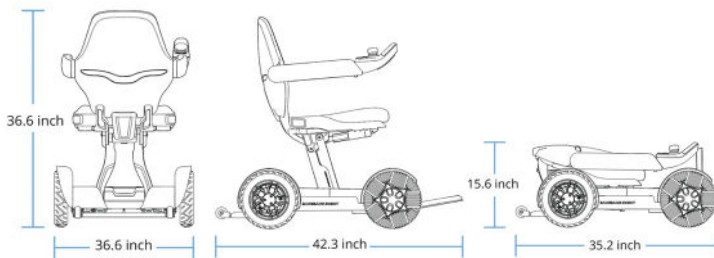

Speed Settings

Cruise Control

Remote Drive

Voice Settings

Battery Monitoring

Gyroscope for Stability

X40

Seat Width 420mm (16.5in)

Max Speed 4mph

Batteries 20Ah

Max Range 14 miles

Max Gradient 10°

Max Ditch Width 100mm (3.9in)

Max Step Height 60mm (2.3in)

Tyres 10in - PU Front, Pneumatic Rear

Net Weight 41.8kg