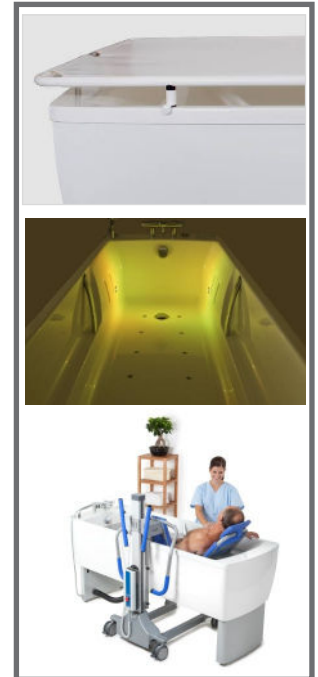

Astor Comfort Height Adjustable Bath

Highlights:

- Sculpted to give maximum internal room and bariatric capacity
- Optional extras give ultimate bathing experience: warm air spa and integrated sound and light system
- Patented Neatfold drying and changing stretcher can be added
- Double tub thickness for extra insulation

The free standing Astor Comfort height adjustable bath has been beautifully sculptured to give maximum internal room within a minimal external footprint, allowing extra movement and comfort and boasting a bariatric capacity.

The Astor Comfort is hoist accessible to accommodate all types of Astor Bannerman overhead and floor hoists, ensuring easier transfer and access for the carer. The Astor Bannerman patented Neatfold stretcher can also be fitted to make changing and drying easier without additional unnecessary transfer. Optional supports and cushions are available to further enhance comfort and fit, including a footplate with three position settings.

The Astor Comfort bath is available in a variety of colour options.

Standard Features:

- Maximum Working Load 300 kg/ 47¼ st
- Height range 680 mm - 1080 mm (400 mm)
- External dimensions 2100 mm (L) x 800 mm (W)
- Height-adjustable (mains electric)
- Floor and ceiling hoist access
- Fixed height models available - 650/750 mm (H)
- Double thermos insulated tub
- 3 Year warranty (*Terms and conditions apply*)